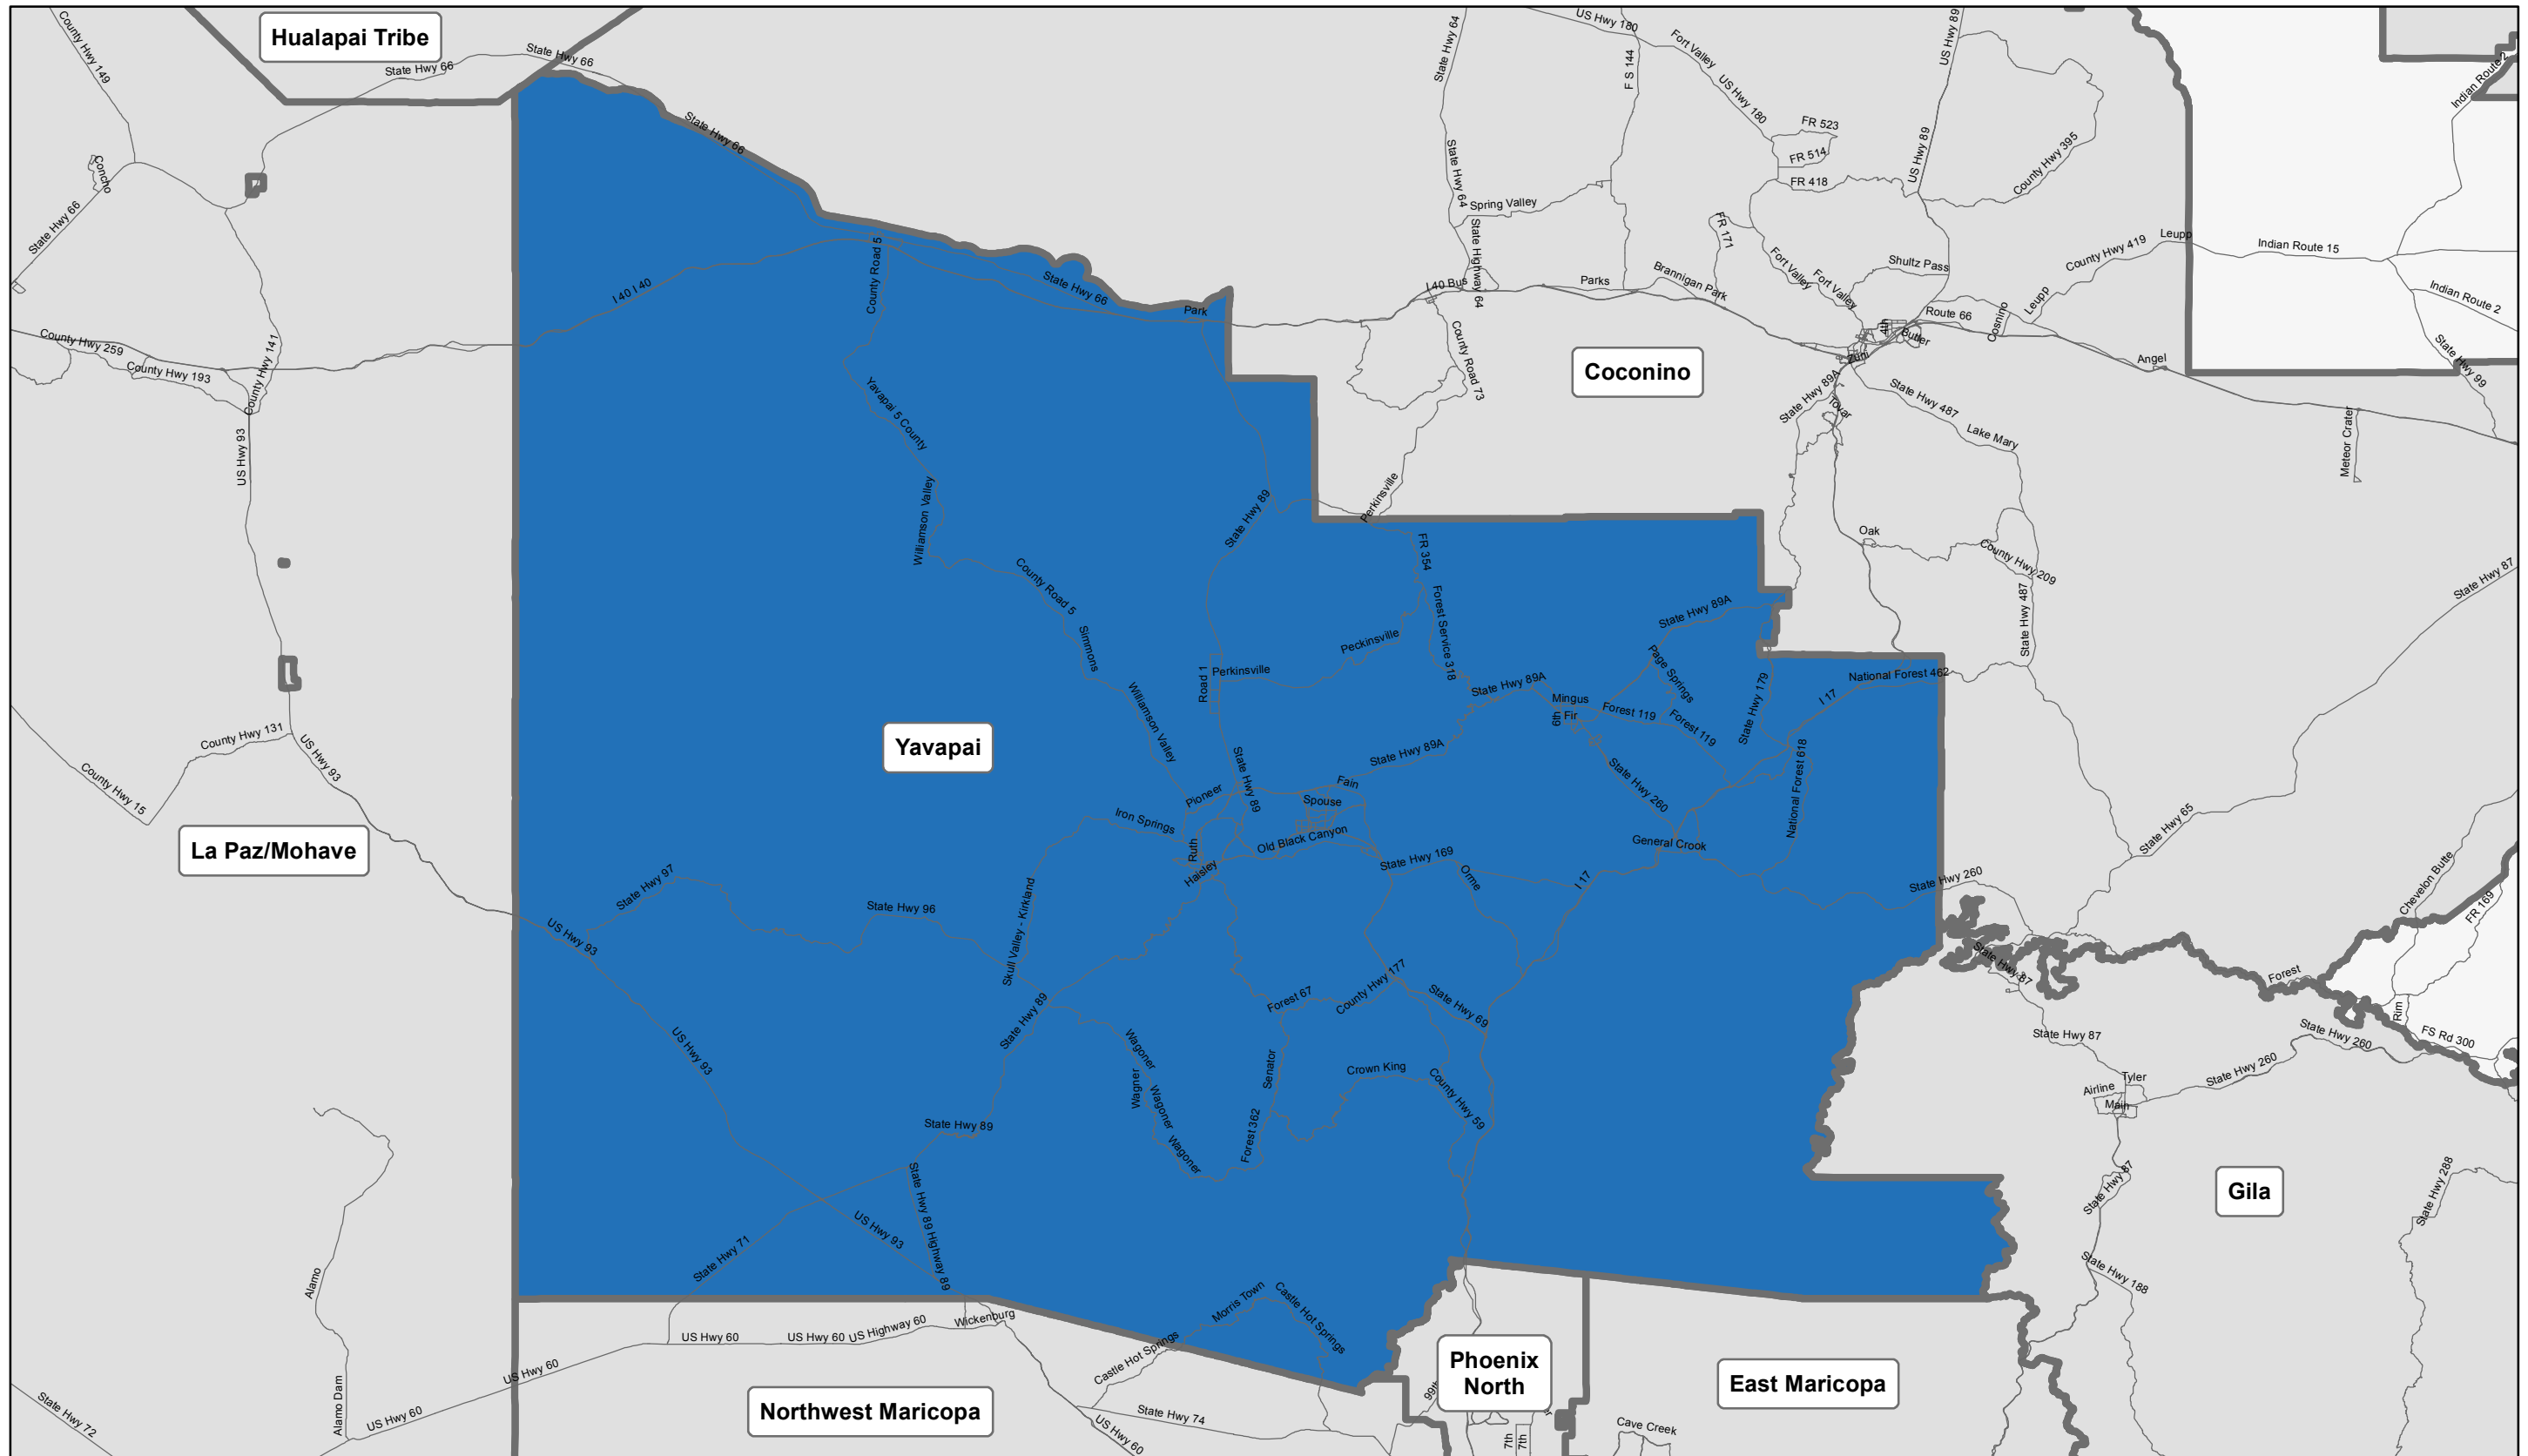

Yavapai Regional Partnership Council

Boundary Map

Yavapai Regional Partnership Council provides services in the communities of Yavapai County, including the tribal lands of the Yavapai-Apache Nation. The region also includes the portion of the city of Sedona located in Coconino County.

First Things First Regional Boundary as of July 1, 2014 (FY2015)