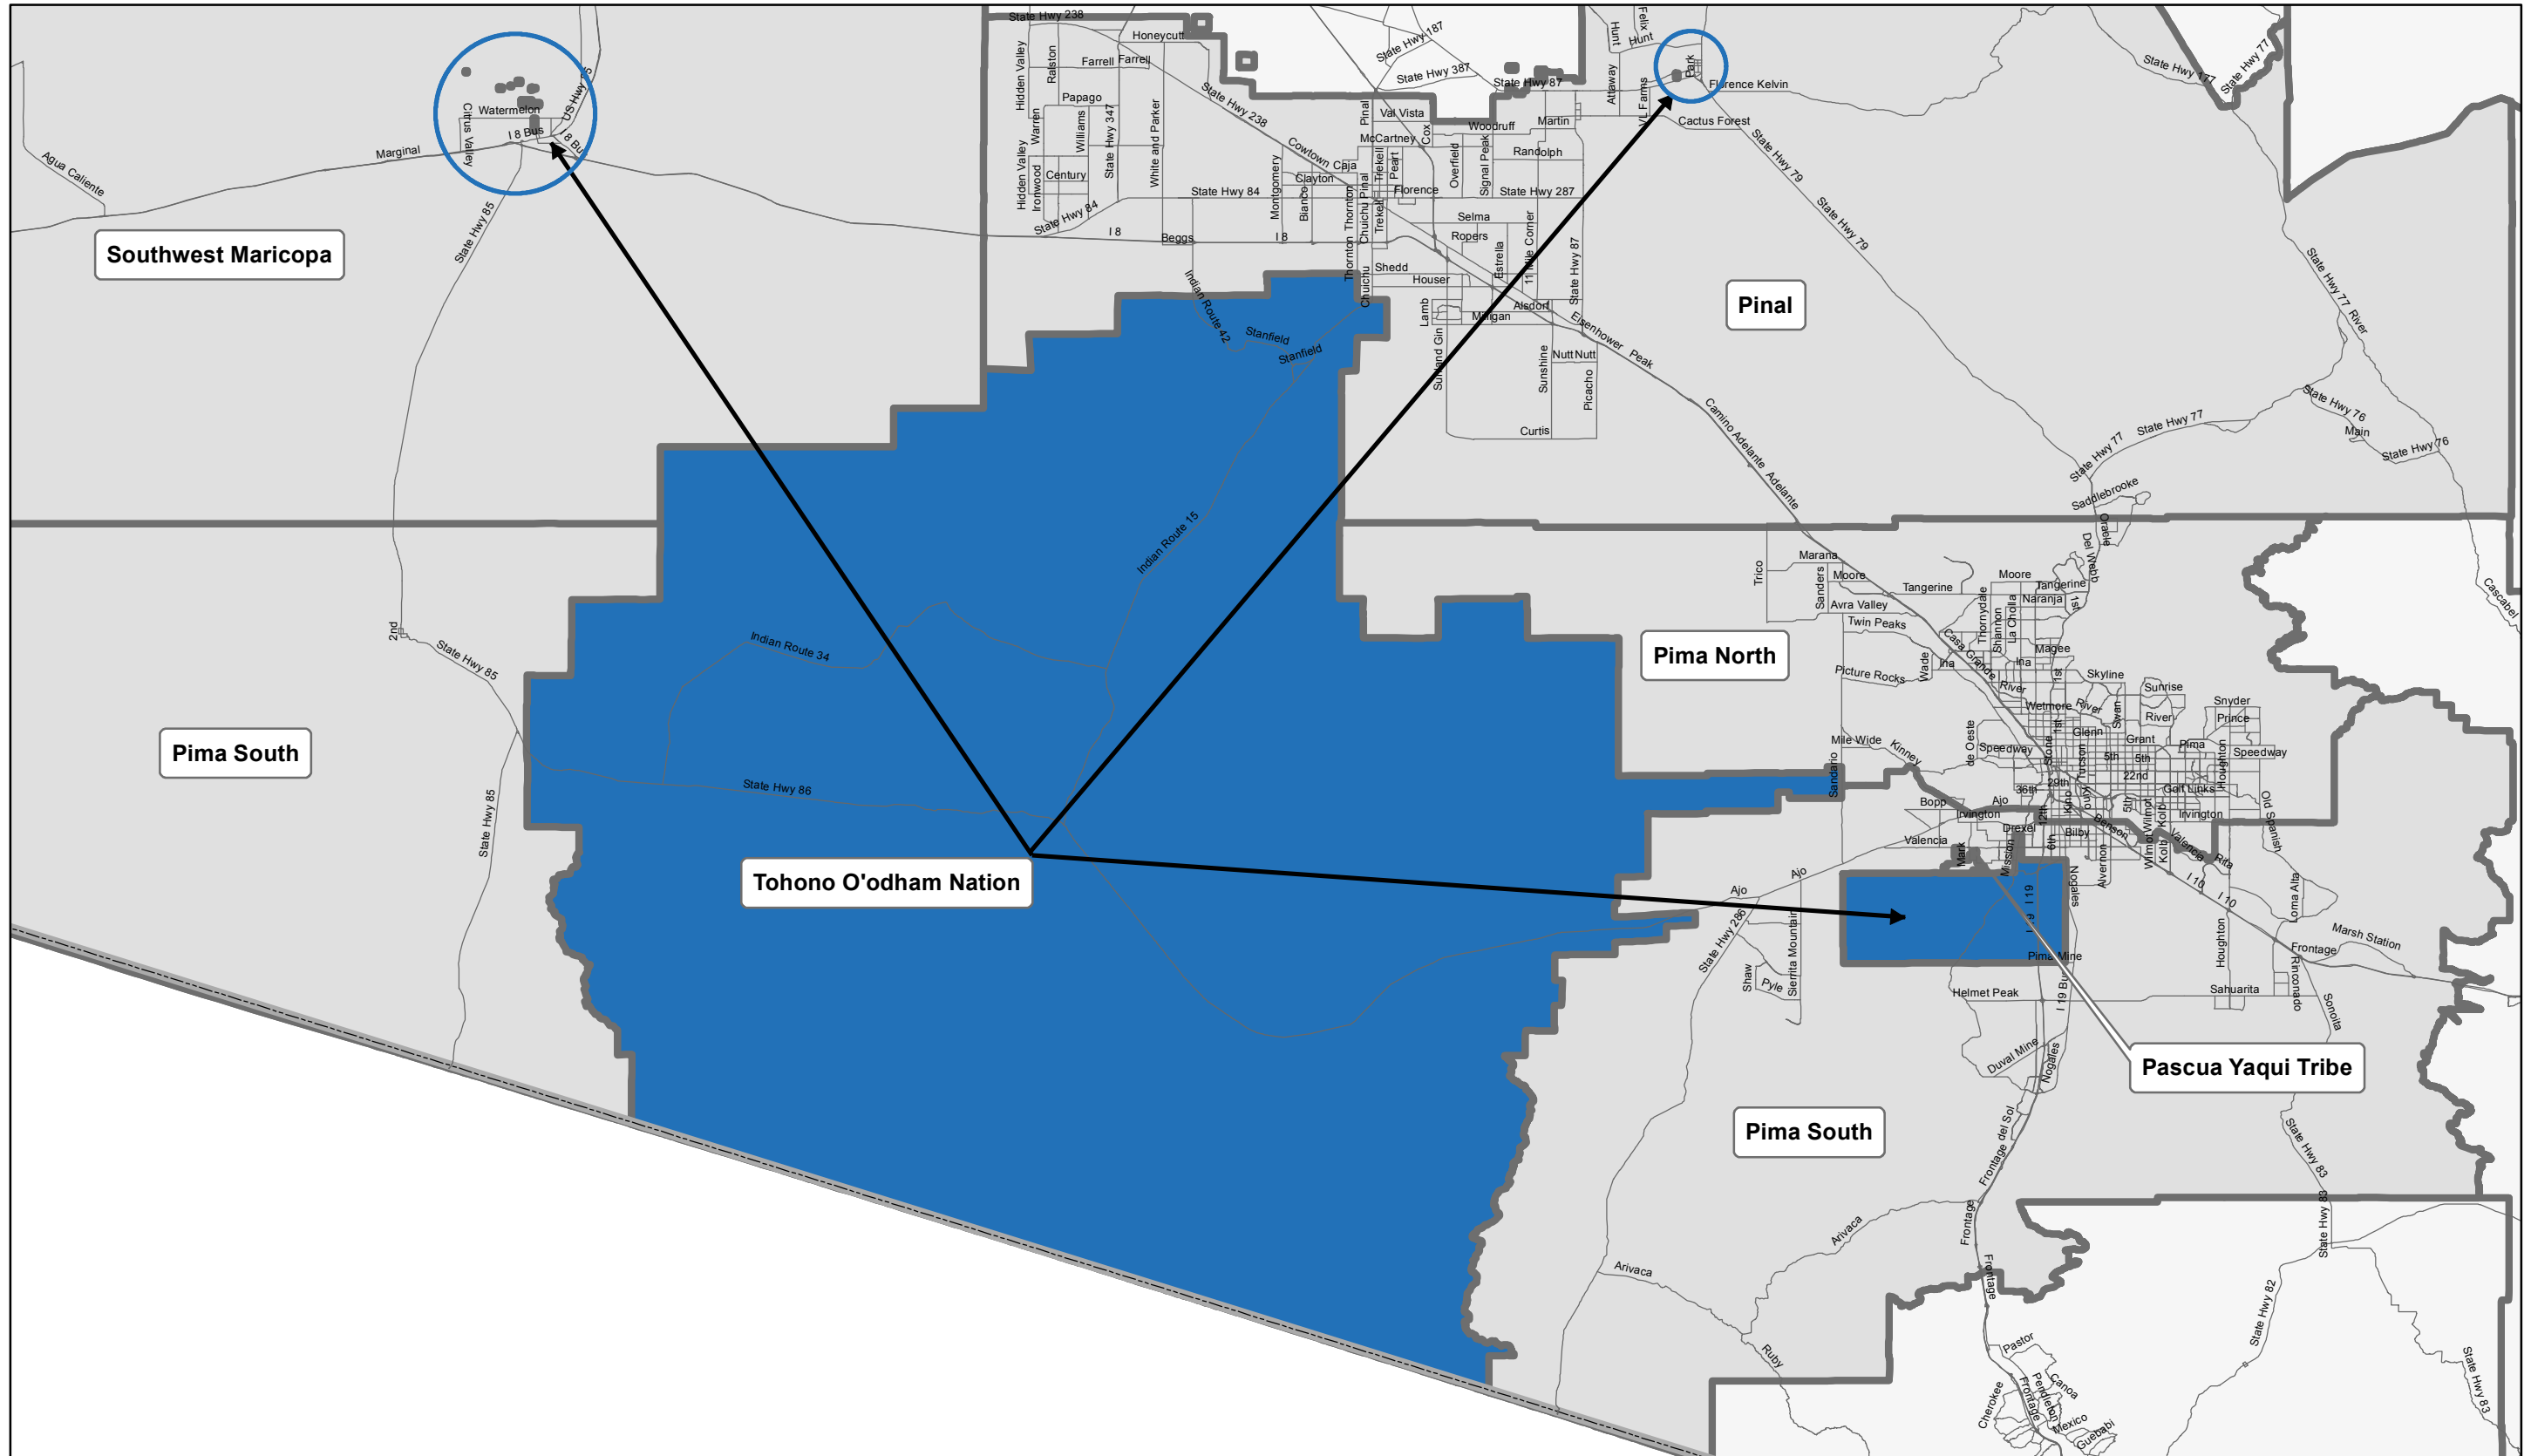

Tohono O'odham Nation Regional Partnership Council Boundary Map

Tohono O'odham Nation Regional Partnership Council provides services throughout the tribal lands of the Tohono O'odham Nation in Arizona.

First Things First Regional Boundary as of July 1, 2014 (FY2015)