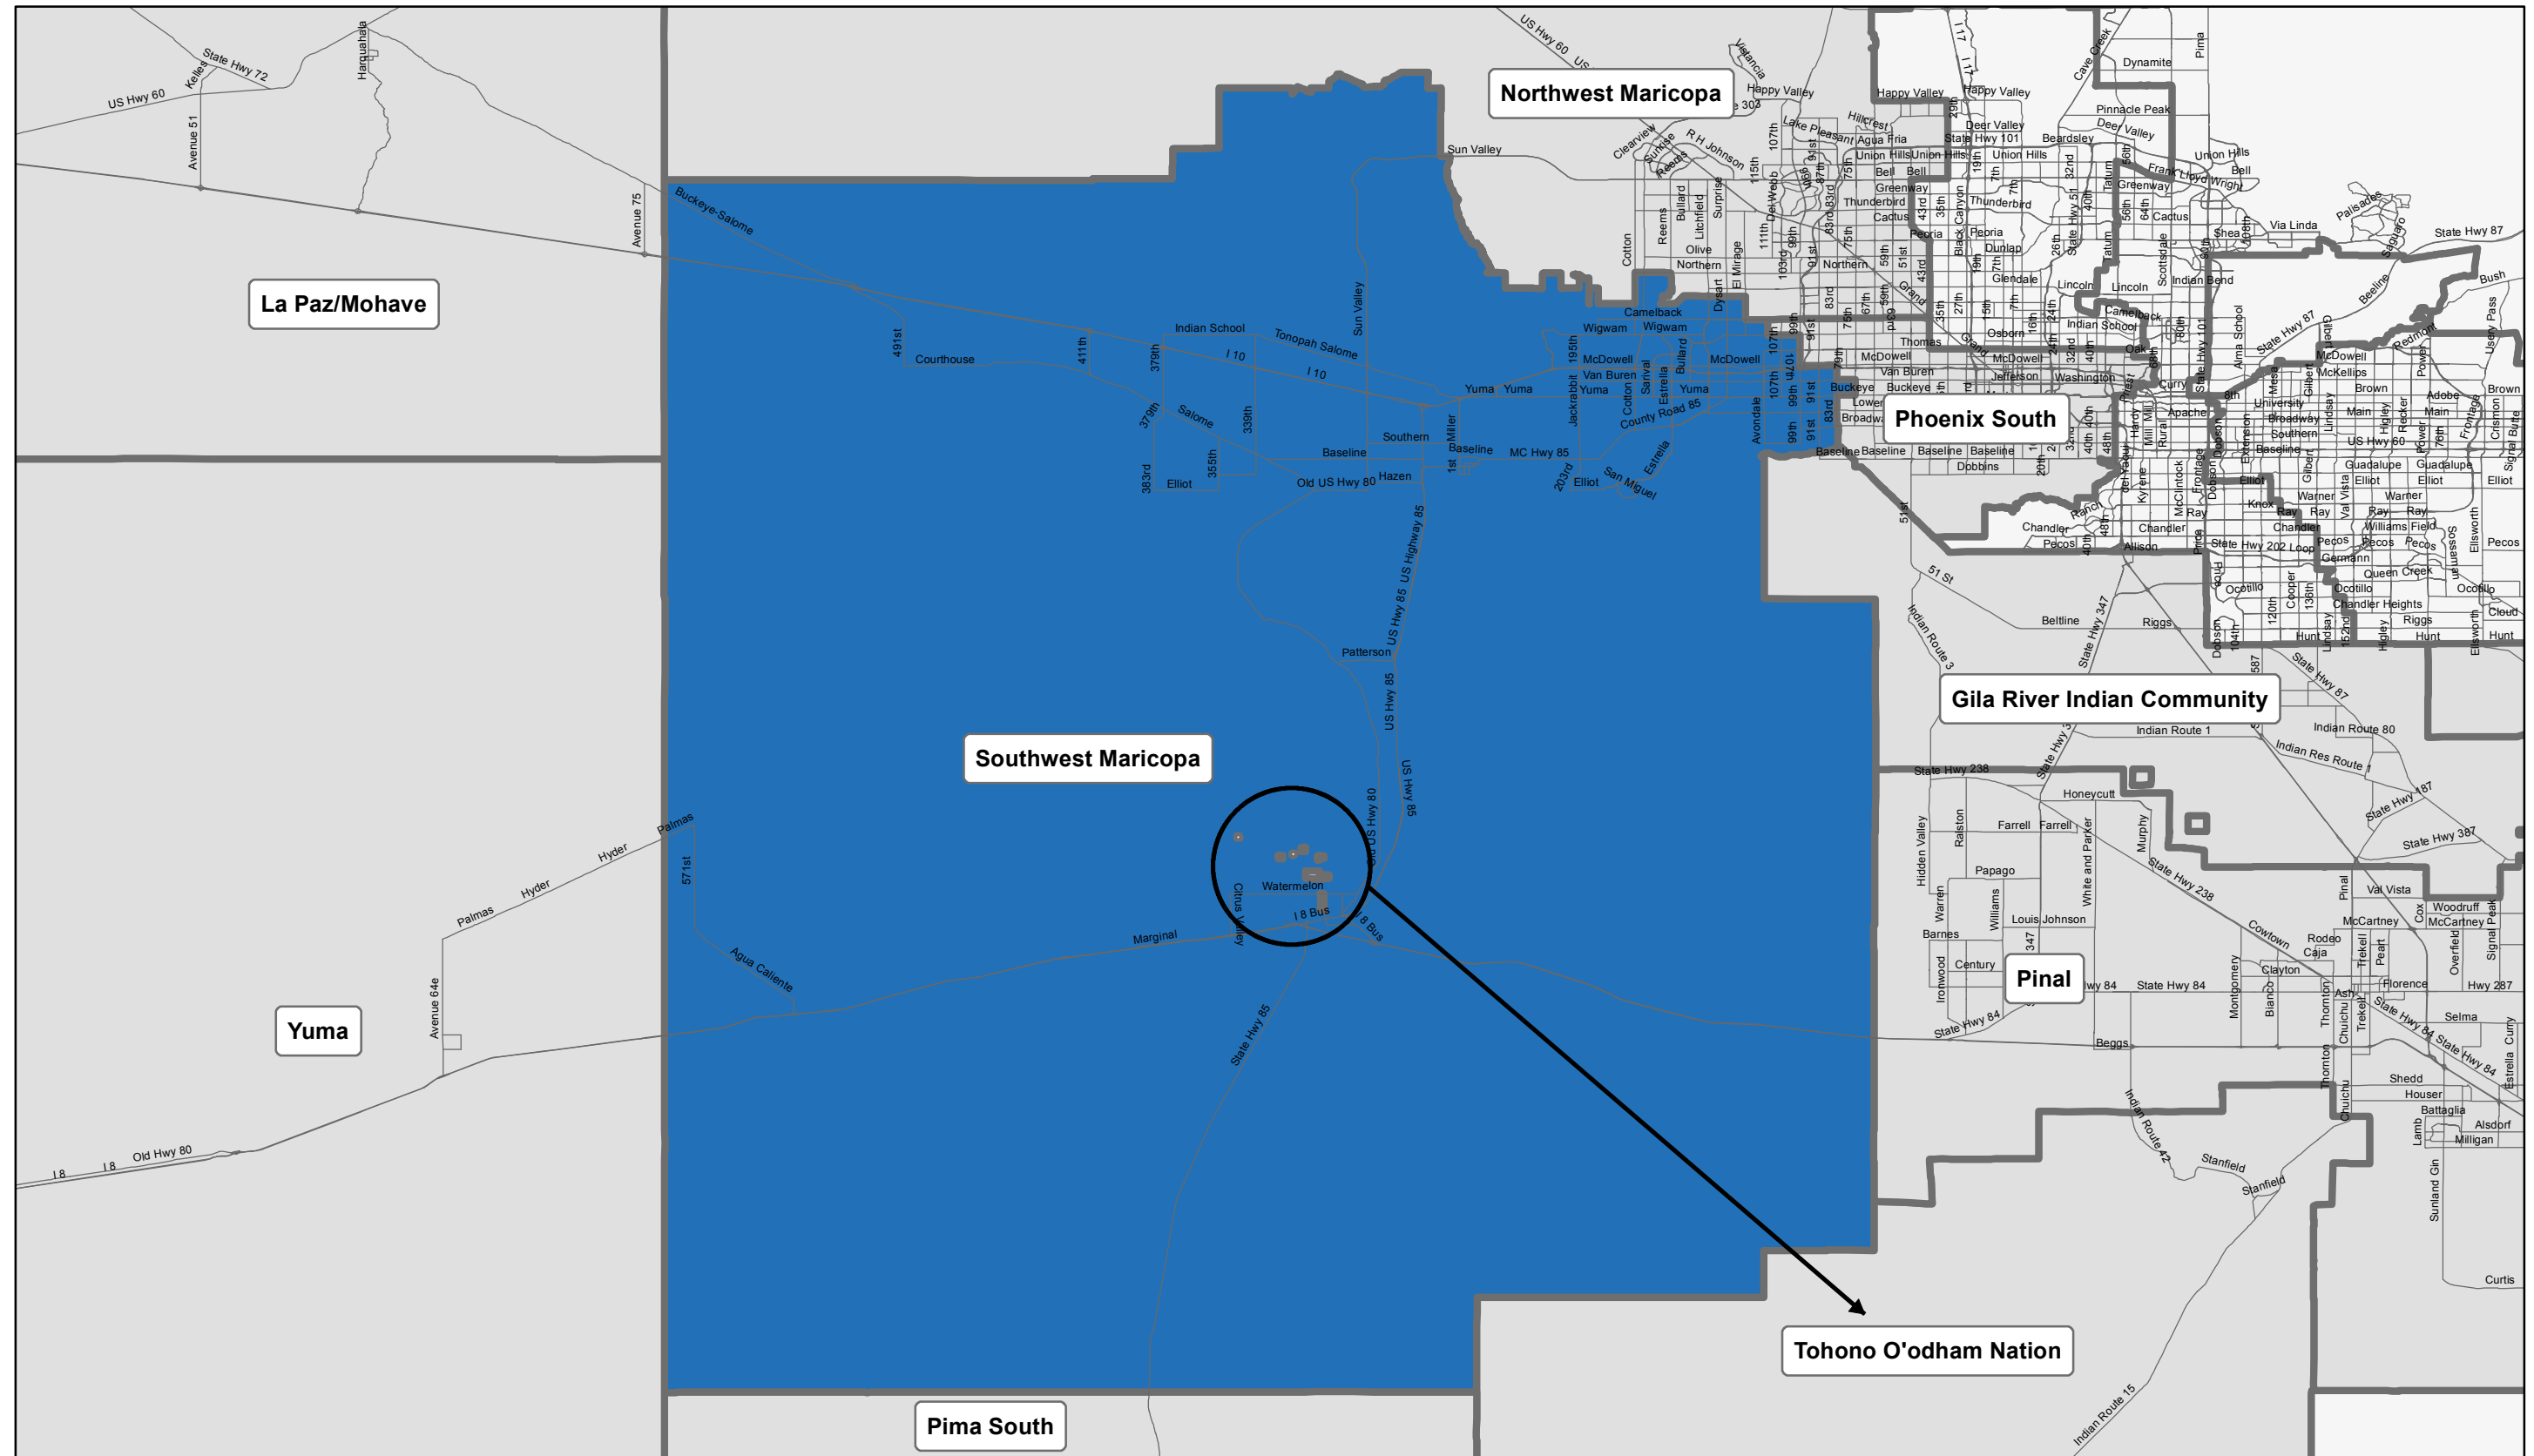

Southwest Maricopa Regional Partnership Council Boundary Map

Southwest Maricopa Regional Partnership Council provides services within the communities of Arlington, Avondale, Buckeye, Gila Bend, Goodyear, Litchfield Park, Palo Verde, Tolleson and Tonopah. The region also includes ZIP codes: 85139, 85322, 85323, 85326, 85333, 85337, 85338, 85340, 85343, 85353, 85354, 85392, 85395 and 85396 in Maricopa County. The region does not include the portion of Tohono O'odham Nation or Gila River Indian Community.

First Things First Regional Boundary as of July 1, 2014 (FY2015)