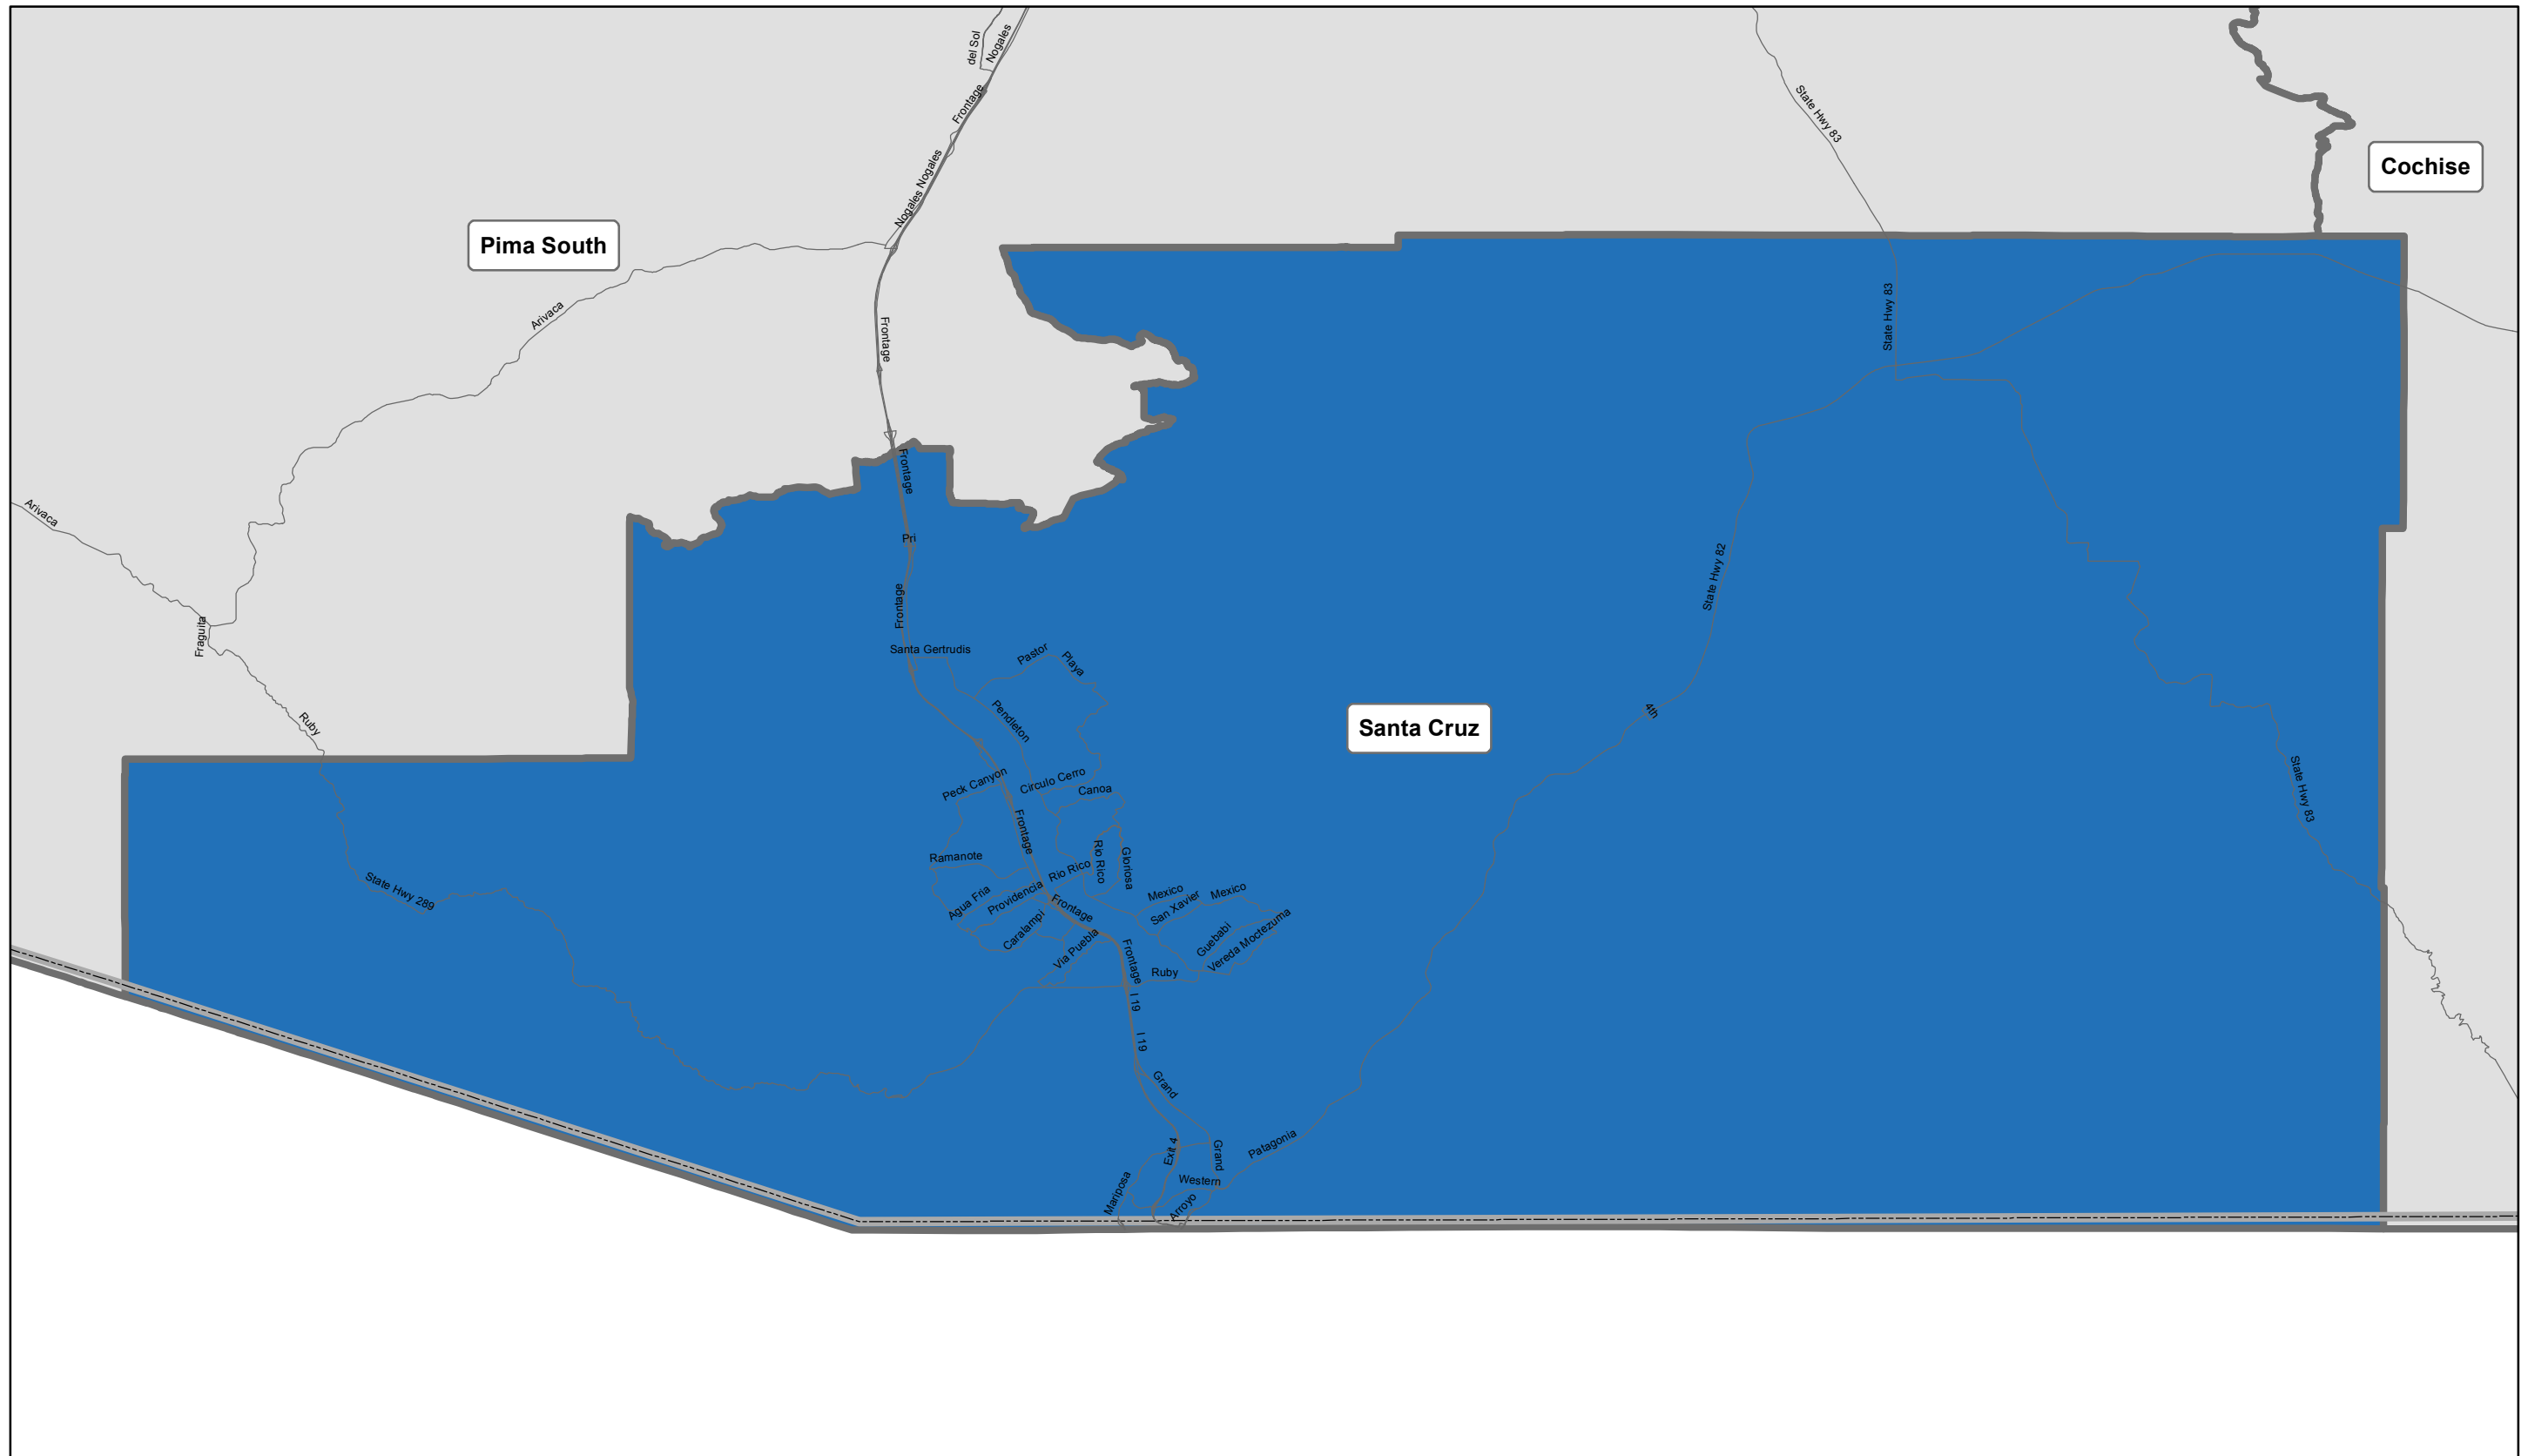

Santa Cruz Regional Partnership Council Boundary Map

Santa Cruz Regional Partnership Council provides services to the communities of Santa Cruz County. The region does not include ZIP code 85645 or the town of Amado.

First Things First Regional Boundary as of July 1, 2014 (FY2015)