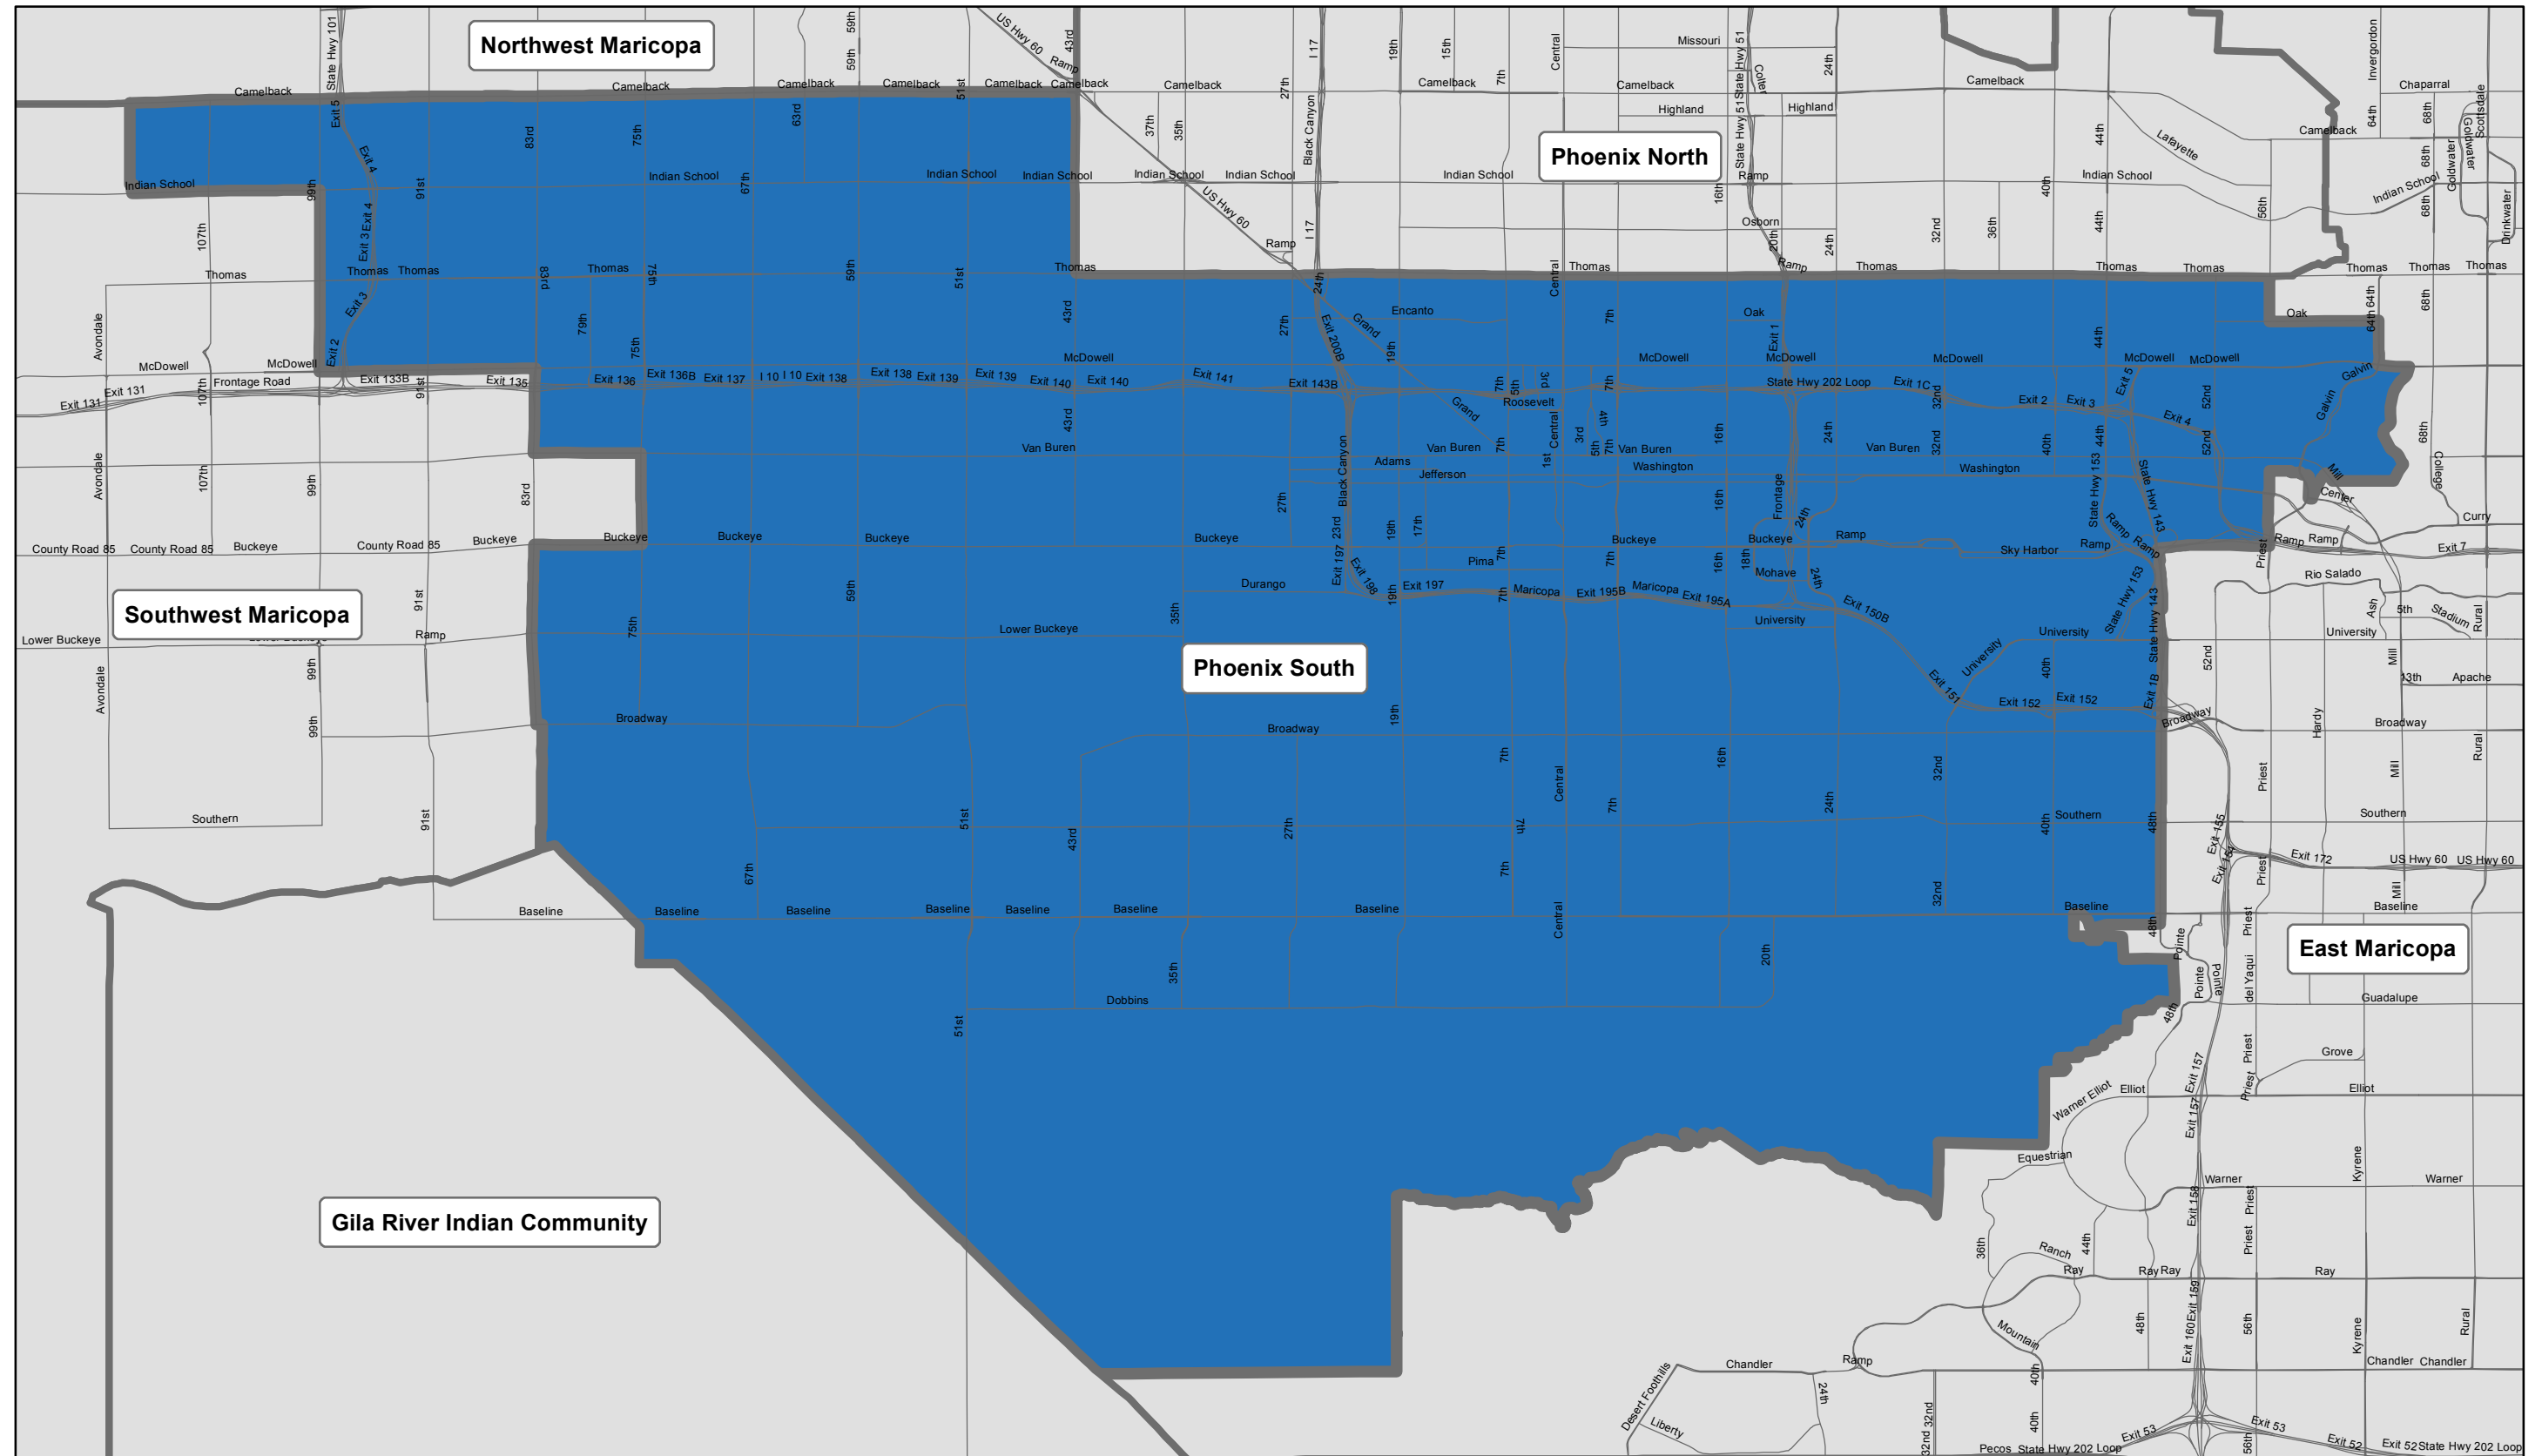

Boundary Map

Phoenix North Regional Partnership Council provides services in the city of Phoenix, north of Thomas Road, and as far north as the county line. At the northern most point, this includes the ZIP code areas of 85086 and 85087, the communities of New River and Anthem. The region does not include the city of Phoenix portions of the following ZIP code areas: 85308, 85310, 85331 and 85254; or the Maryvale area: 85031, 85033 and 85037.

First Things First Regional Boundary as of July 1, 2014 (FY2015)