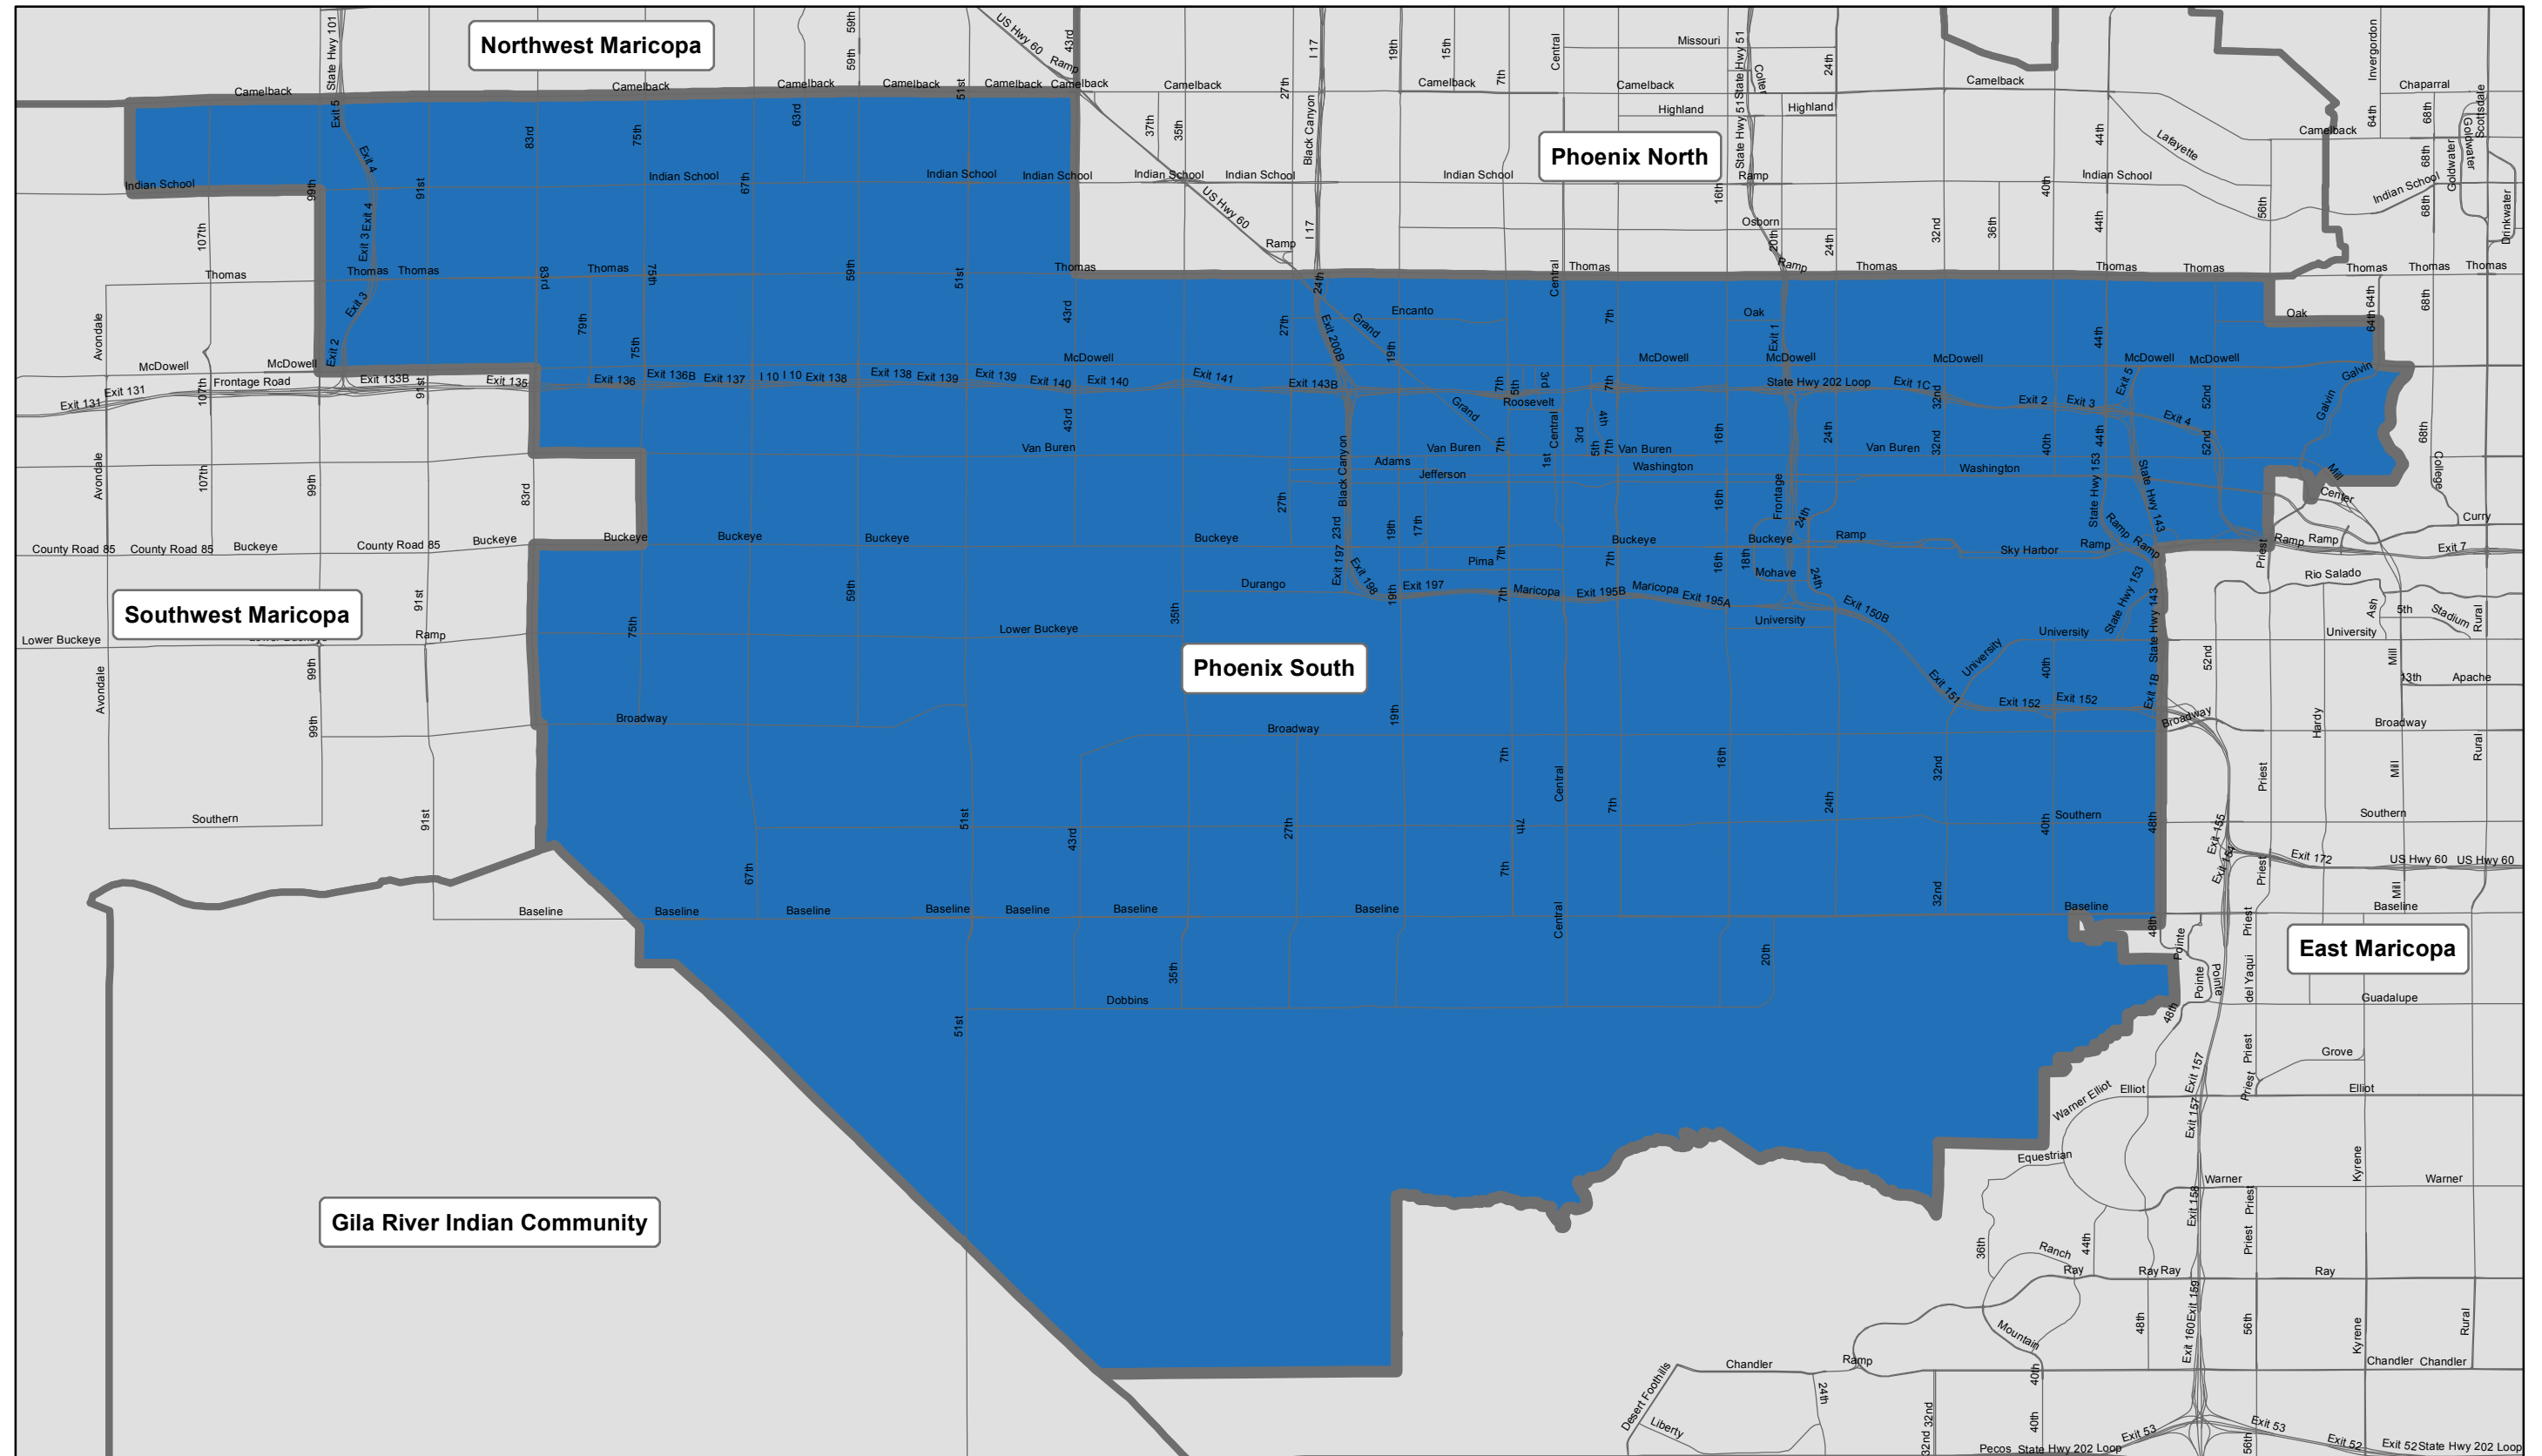

Boundary Map

Phoenix South Regional Partnership Council provides services in the city of Phoenix, south of Thomas Road, but also including the communities of Maryvale, north of Thomas (full ZIP code areas of 85031 and 85033 and the city of Phoenix portion of 85037). The region does not include Ahwatukee.

First Things First Regional Boundary as of July 1, 2014 (FY2015)